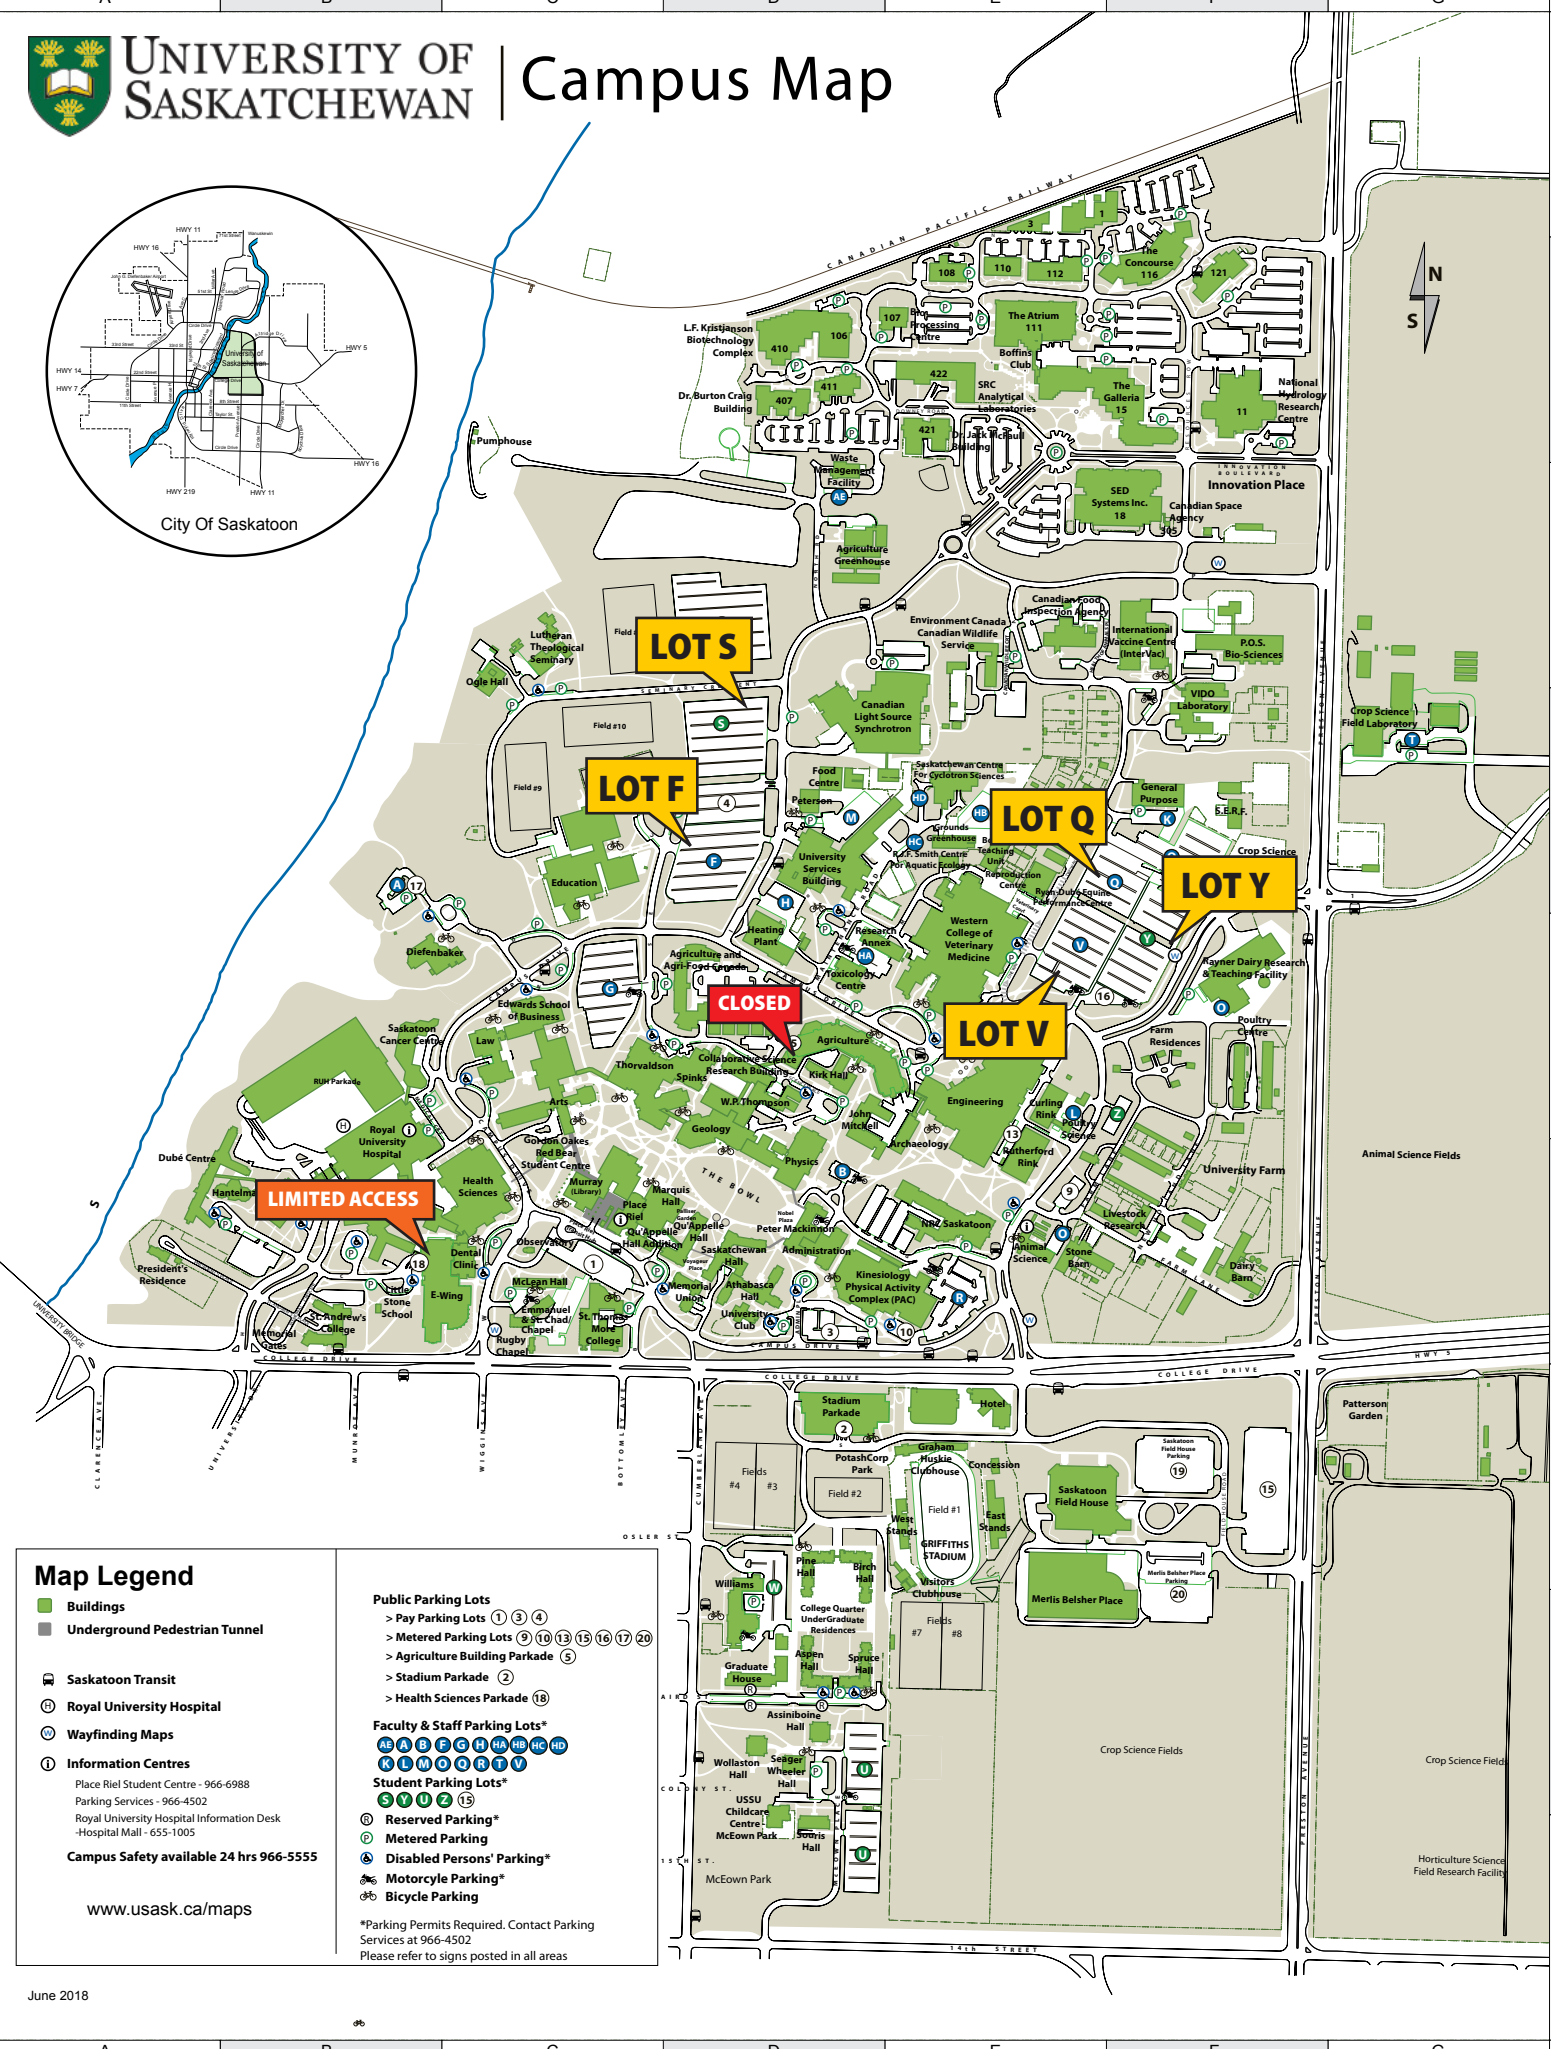

City of Saskatoon

Map Legend

- Buildings
- Underground Pedestrian Tunnel
- Saskatoon Transit
- Royal University Hospital
- Wayfinding Maps
- Information Centres
 - Place Riel Student Centre - 966-6988
 - Parking Services - 966-4502
 - Royal University Hospital Information Desk - Hospital Mall - 655-1005
- Campus Safety available 24 hrs 966-5555**
- www.usask.ca/maps

- Public Parking Lots**
 - > Pay Parking Lots 1 3 4
 - > Metered Parking Lots 9 10 13 15 16 17 20
 - > Agriculture Building Parkade 5
 - > Stadium Parkade 2
 - > Health Sciences Parkade 18
 - Faculty & Staff Parking Lots***
 - A B C D E F G H I J K L M N O P Q R S T U V
 - Student Parking Lots***
 - 1 2 3 4 5 6 7 8 9 10 11 12 13 14 15
 - Reserved Parking*
 - Metered Parking
 - Disabled Persons' Parking*
 - Motorcycle Parking*
 - Bicycle Parking
- *Parking Permits Required. Contact Parking Services at 966-4502
Please refer to signs posted in all areas